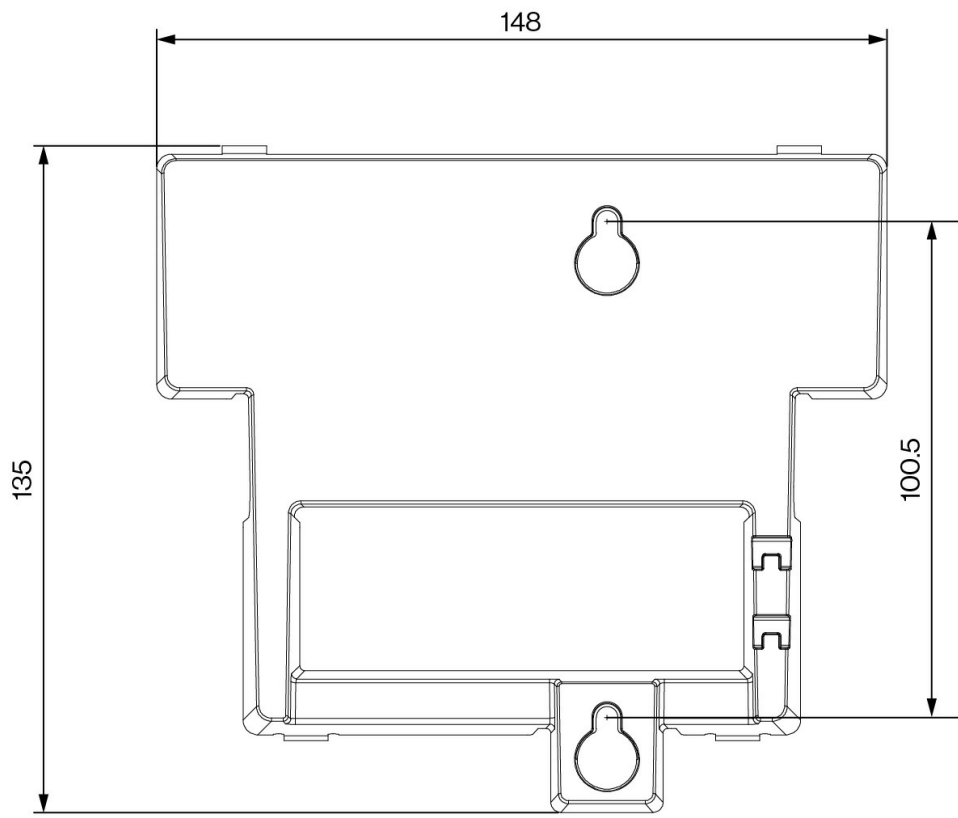

## Wall Mount Bracket for ITSV-5

---

---

### Description

Used for wall mounting of the ITSV-5 Video Station.

### Technical Dimensions

## GENERAL

---

|                    |                     |
|--------------------|---------------------|
| Dimensions (WxHxD) | 148 x 135 x 44.7 mm |
|--------------------|---------------------|

---