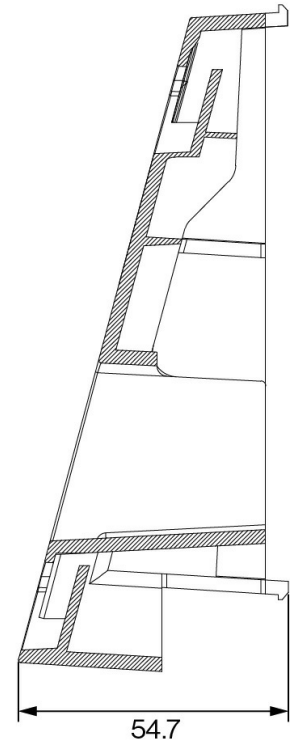

## Wall Mount Bracket for ITSV-5

---

---

### Description

Used for wall mounting of the ITSV-5 Video Station.

### Technical Dimensions

## GENERAL

---

|                    |                     |
|--------------------|---------------------|
| Dimensions (WxHxD) | 148 x 135 x 44.7 mm |
|--------------------|---------------------|

---